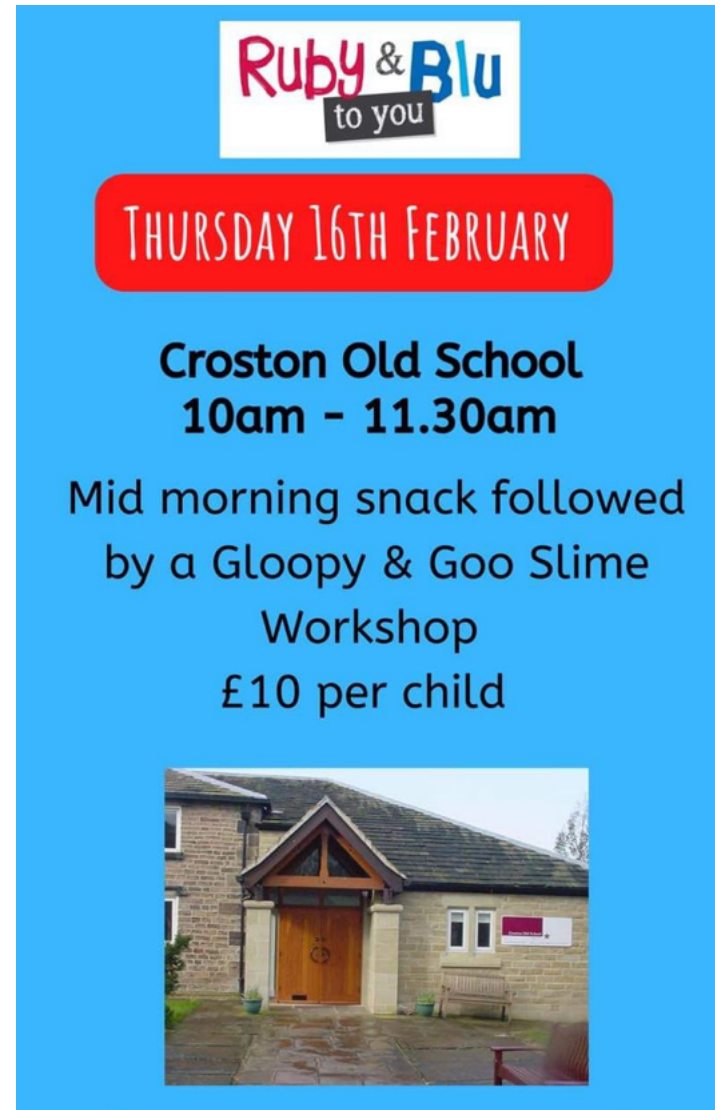

Croston Spring Market

Sunday 2nd April 2023 12-4pm

Free entry across two of the village's great venues

Croston Old School
and
Croston Community Centre

From Jewellery, Skincare, Gin, Confectionary stalls - and so much more!

Winter Wilson Concert

Friday 21st April 2023

7-30pm start. Doors 7pm

Licensed bar

Tickets £12 each from Feather and Twigs, Town Rd, Croston or book online

www.winterwilson.com/dates